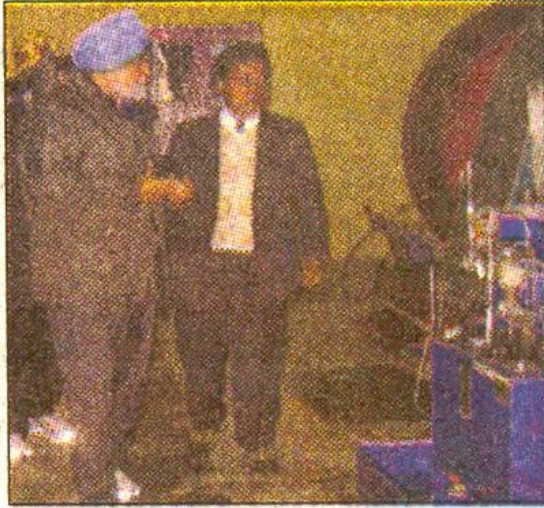

# Ahluwalia dedicates hydel to Tawang

*Ahluwalia inspecting the Kitpi power house with Lokhande*

**TAWANG, Feb 26:** Turning another chapter of 'Mission Arunachal', Planning Commission Deputy Chairman Montek Singh Ahluwalia dedicated the Kitpi Phase-II hydel to the people of Tawang district Wednesday, reports DIPRO.